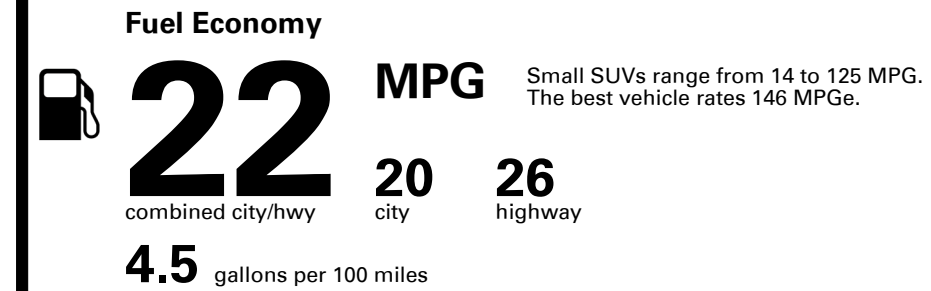

Inland Freight & Handling : \$1,495.00

TOTAL PRICE: \$62,605.00

EPA DOT Fuel Economy and Environment

Gasoline Vehicle

You spend \$5,750
more in fuel costs over 5 years compared to the average new vehicle.