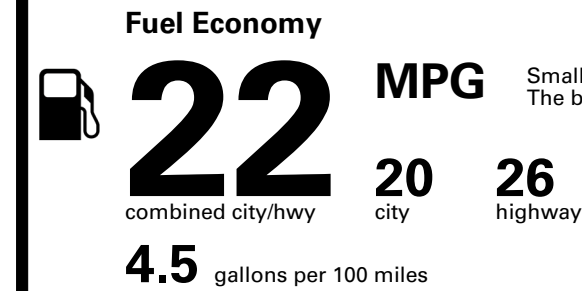

Inland Freight & Handling : \$1,495.00

TOTAL PRICE: \$62,970.00

EPA DOT Fuel Economy and Environment

Gasoline Vehicle

Small SUVs range from 14 to 125 MPG. The best vehicle rates 146 MPGe.

You spend \$5,750
more in fuel costs over 5 years
 compared to the average new vehicle.