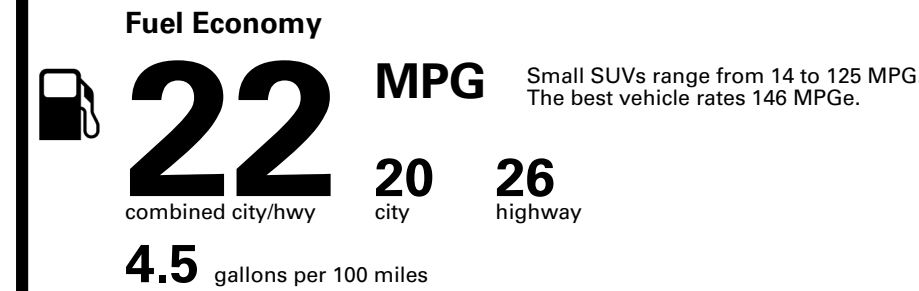

Inland Freight & Handling : \$1,495.00

TOTAL PRICE: \$62,540.00

EPA DOT Fuel Economy and Environment

Gasoline Vehicle

You spend \$5,750
 more in fuel costs over 5 years compared to the average new vehicle.