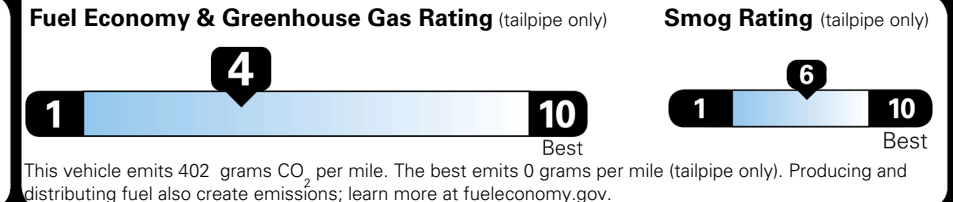

Actual results will vary for many reasons, including driving conditions and how you drive and maintain your vehicle. The average new vehicle gets 29 MPG and costs $8,500 to fuel over 5 years. Cost estimates are based on 15,000 miles per year at $ 4.15 per gallon. MPGe is miles per gasoline gallon equivalent. Vehicle emissions are a significant cause of climate change and smog.

fueleconomy.gov
Calculate personalized estimates and compare vehicles

GOVERNMENT 5-STAR SAFETY RATINGS

Overall Vehicle Score ★ ★ ★ ★ ★

Based on the combined rating of frontal, side and rollover. Should ONLY be compared to other vehicles of similar size and weight.

Frontal	Driver	★ ★ ★ ★ ★
Crash	Passenger	★ ★ ★ ★ ★
Side	Front seat	★ ★ ★ ★ ★
Crash	Rear seat	★ ★ ★ ★ ★
Rollover		★ ★ ★ ★

Based on the risk of injury in a frontal impact. Should ONLY be compared to other vehicles of similar size and weight.

Based on the risk of injury in a side impact.

Based on the risk of rollover in a single-vehicle crash.

Manufacturer's suggested retail price includes manufacturer's recommended pre-delivery service. Gasoline license and title fees state and local taxes and dealer installed options and accessories are not included in the manufacturer's suggested retail price. This label has been affixed to this vehicle by Genesis Motor America, pursuant to the requirements of 15 U.S.C. 1231 et seq. which prohibits its removal or alteration prior to delivery to the ultimate purchaser.

Star ratings range from 1 to 5 stars (★★★★★) with 5 being the highest.
Source: National Highway Traffic Safety Administration (NHTSA).
www.safercar.gov or 1-888-327-4236

PARTS CONTENT INFORMATION

FOR VEHICLES IN THIS CARLINE: U.S./CANADIAN PARTS CONTENT: 26 %
MAJOR SOURCES OF FOREIGN PARTS CONTENT: KOREA: 64 %
FOR THIS VEHICLE: FINAL ASSEMBLY POINT: MONTGOMERY, ALABAMA
COUNTRY OF ORIGIN:
ENGINE: KOREA TRANSMISSION: KOREA
Note: Parts content does not include final assembly, distribution, or other non-parts costs.