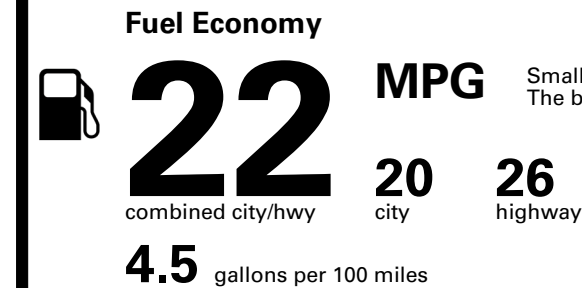

TOTAL PRICE: \$62,725.00

157 A

EPA DOT Fuel Economy and Environment

Gasoline Vehicle

Small SUVs range from 14 to 125 MPG. The best vehicle rates 146 MPGe.

You spend \$5,750
more in fuel costs over 5 years
compared to the average new vehicle.