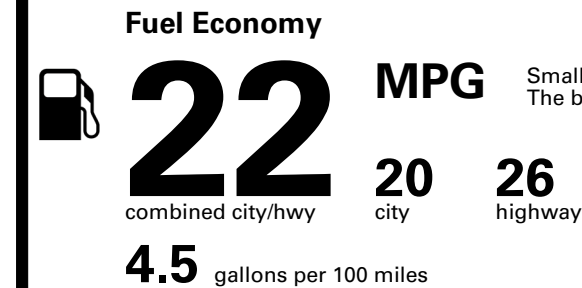

Inland Freight & Handling : \$1,495.00

TOTAL PRICE: \$62,645.00

EPA DOT Fuel Economy and Environment

Gasoline Vehicle

Small SUVs range from 14 to 125 MPG. The best vehicle rates 146 MPGe.

You spend \$5,750
more in fuel costs over 5 years
compared to the average new vehicle.