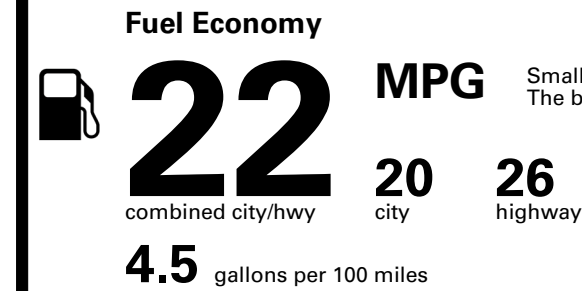

Inland Freight & Handling : \$1,495.00

TOTAL PRICE: \$62,650.00

EPA DOT Fuel Economy and Environment

Gasoline Vehicle

Small SUVs range from 14 to 125 MPG. The best vehicle rates 146 MPGe.

You spend \$5,750
more in fuel costs over 5 years
compared to the average new vehicle.