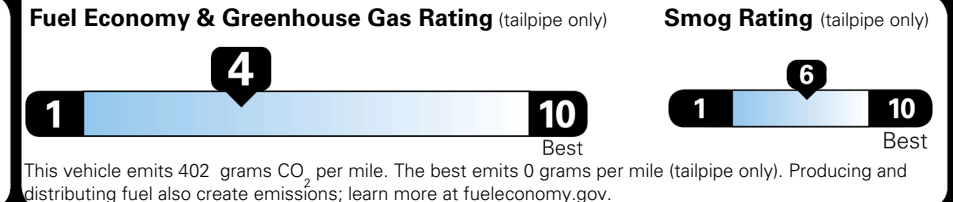

Inland Freight & Handling : \$1,495.00

TOTAL PRICE: \$62,955.00

EPA DOT Fuel Economy and Environment

Gasoline Vehicle

Fuel Economy

22 MPG
 combined city/hwy

20 MPG
 city

26 MPG
 highway

4.5 gallons per 100 miles

Small SUVs range from 14 to 125 MPG. The best vehicle rates 146 MPGe.

You spend \$5,750
 more in fuel costs over 5 years compared to the average new vehicle.

Annual fuel cost \$2,850