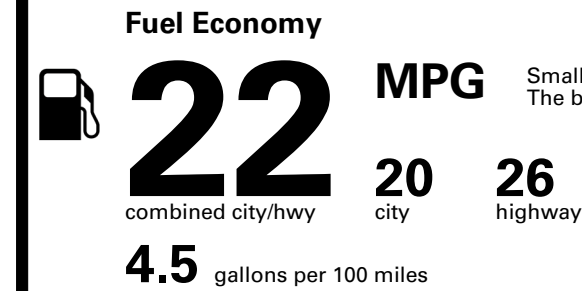

Inland Freight & Handling : \$1,495.00

TOTAL PRICE: \$62,645.00

EPA DOT Fuel Economy and Environment

Gasoline Vehicle

Small SUVs range from 14 to 125 MPG. The best vehicle rates 146 MPGe.

You spend \$5,750
more in fuel costs over 5 years
compared to the average new vehicle.