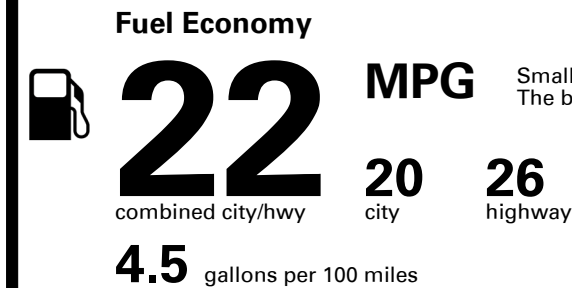

SOLD TO: NY714

GENESIS OF BROOKLYN
80 39TH STREET
BROOKLYN NY 11232

SHIPPED TO: NY714

Inland Freight & Handling : \$1,495.00

VIN: 5NMMFDTB9TH052607	EXTERIOR COLOR: MAUNA RED	INTERIOR/SEAT COLOR: SEVILLA RED/OBSIDIAN
MODEL: U0452A45	PORT OF ENTRY: MA	TRANSPORT: TRUCK
EMISSIONS: This vehicle is certified to meet emission requirements in all 50 states		ACCESSORY WEIGHT: 29 lbs./ 13 kgs.

TOTAL PRICE: \$63,165.00

314 A

EPA DOT Fuel Economy and Environment

Gasoline Vehicle

Small SUVs range from 14 to 125 MPG. The best vehicle rates 146 MPGe.

You spend \$5,750
more in fuel costs over 5 years
compared to the average new vehicle.