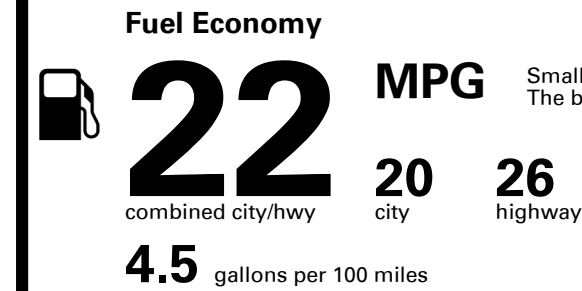

TOTAL PRICE: \$62,955.00

EPA DOT Fuel Economy and Environment

Gasoline Vehicle

Small SUVs range from 14 to 125 MPG. The best vehicle rates 146 MPGe.

You spend \$5,750
more in fuel costs over 5 years
compared to the average new vehicle.