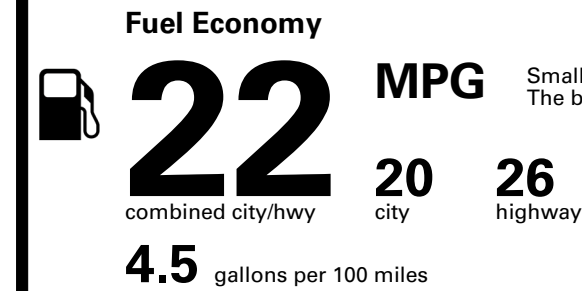

## EPA DOT Fuel Economy and Environment

Gasoline Vehicle

Small SUVs range from 14 to 125 MPG. The best vehicle rates 146 MPGe.

**You spend \$5,750 more in fuel costs over 5 years** compared to the average new vehicle.