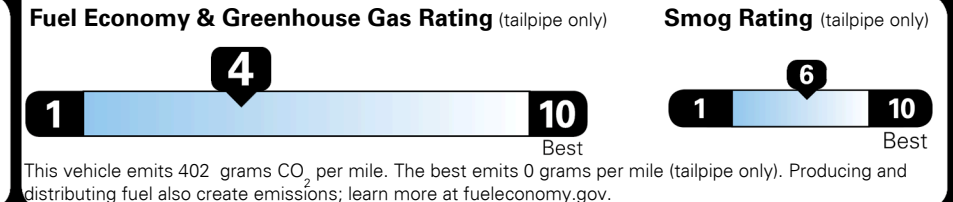

ADDITIONAL STANDARD FEATURES

- Carpeted Floor Mats

Full Tank of Gas

GENESIS WARRANTY

- 5-year / 60,000-mile New Vehicle Warranty*
- 10-year / 100,000-mile Powertrain Warranty*
- 7-year / Unlimited-mile Anti-perforation Warranty*
- * Limited warranties, see dealer for details

Manufacturer's Suggested Retail Price: $59,795.00

ADDED FEATURES:

- *SAVILE SILVER(SSS) Paint $650.00
- Accessories
- *Cargo Net $55.00
- *Cargo Tray $195.00
- *First Aid Kit $65.00
- *Tow Hitch $650.00

SOLD TO: NJ713
GENESIS OF DENVILLE
3103 STATE ROUTE 10 EAST
DENVER NJ 07834

SHIPPED TO: NJ713

Inland Freight & Handling : $1,495.00

VIN: 5NMMFDTBXT053930	EXTERIOR COLOR: SAVILE SILVER	INTERIOR/SEAT COLOR: ULTRAMARINE
MODEL: U0452A45	PORT OF ENTRY: MA	TRANSPORT: TRUCK
EMISSIONS: This vehicle is certified to meet emission requirements in all 50 states		ACCESSORY WEIGHT: 79 lbs./ 36 kgs.

TOTAL PRICE: $62,905.00

EPA DOT Fuel Economy and Environment

Gasoline Vehicle

Fuel Economy

22 MPG
combined city/hwy

20 MPG
city

26 MPG
highway

Small SUVs range from 14 to 125 MPG. The best vehicle rates 146 MPG.

4.5 gallons per 100 miles

You spend $5,750
more in fuel costs over 5 years compared to the average new vehicle.

Annual fuel cost $2,850

Actual results will vary for many reasons, including driving conditions and how you drive and maintain your vehicle. The average new vehicle gets 29 MPG and costs $8,500 to fuel over 5 years. Cost estimates are based on 15,000 miles per year at $ 4.15 per gallon. MPGe is miles per gasoline gallon equivalent. Vehicle emissions are a significant cause of climate change and smog.

fueleconomy.gov
Calculate personalized estimates and compare vehicles

GOVERNMENT 5-STAR SAFETY RATINGS

Overall Vehicle Score ★ ★ ★ ★ ★

Based on the combined rating of frontal, side and rollover. Should ONLY be compared to other vehicles of similar size and weight.

Frontal Crash	Driver Passenger	★ ★ ★ ★ ★
Based on the risk of injury in a frontal impact. Should ONLY be compared to other vehicles of similar size and weight.		
Side Crash	Front seat Rear seat	★ ★ ★ ★ ★
Based on the risk of injury in a side impact.		
Rollover		★ ★ ★ ★
Based on the risk of rollover in a single-vehicle crash.		

Manufacturer's suggested retail price includes manufacturer's recommended pre-delivery service. Gasoline license and title fees state and local taxes and dealer installed options and accessories are not included in the manufacturer's suggested retail price. This label has been affixed to this vehicle by Genesis Motor America, pursuant to the requirements of 15 U.S.C. 1231 et seq. which prohibits its removal or alteration prior to delivery to the ultimate purchaser.

Star ratings range from 1 to 5 stars (★★★★★) with 5 being the highest.
Source: National Highway Traffic Safety Administration (NHTSA).
www.safercar.gov or 1-888-327-4236

PARTS CONTENT INFORMATION

FOR VEHICLES IN THIS CARLINE: U.S./CANADIAN PARTS CONTENT: 26 %

MAJOR SOURCES OF FOREIGN PARTS CONTENT: KOREA: 64 %

FOR THIS VEHICLE: FINAL ASSEMBLY POINT: MONTGOMERY, ALABAMA

COUNTRY OF ORIGIN: ENGINE: KOREA TRANSMISSION: KOREA

Note: Parts content does not include final assembly, distribution, or other non-parts costs.