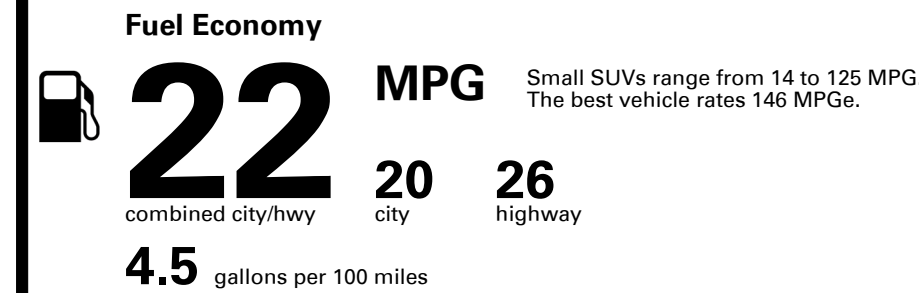

Inland Freight & Handling : \$1,495.00

TOTAL PRICE: \$63,265.00

EPA DOT Fuel Economy and Environment

Gasoline Vehicle

You spend \$5,750
 more in fuel costs over 5 years compared to the average new vehicle.