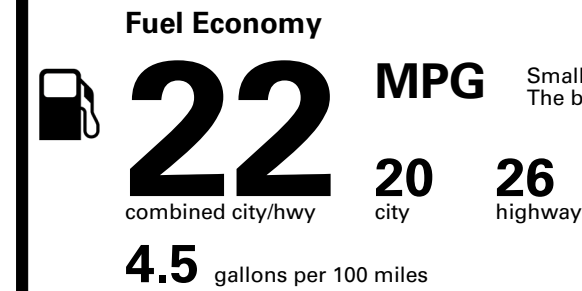

Inland Freight & Handling : \$1,495.00

TOTAL PRICE: \$62,065.00

EPA DOT Fuel Economy and Environment

Gasoline Vehicle

Small SUVs range from 14 to 125 MPG. The best vehicle rates 146 MPGe.

You spend \$5,750
more in fuel costs over 5 years
compared to the average new vehicle.