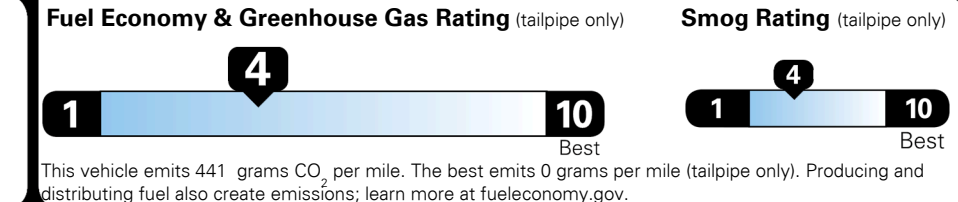

Full Tank of Gas

GENESIS WARRANTY

- 5-year/60,000-mile New Vehicle Warranty*
- 10-year/100,000-mile Powertrain Warranty*
- 7-year/Unlimited-mile Anti-perforation Warranty*
- Limited warranties, see dealer for details

Manufacturer's Suggested Retail Price: $103,000.00

ADDED FEATURES:

- *UYUNI WHITE(UYH) Paint $650.00
- Accessories
- *Cargo Mat $200.00
- *First Aid Kit $65.00
- *NFC Card $30.00

SOLD TO: TX738 SHIPPED TO: TX738
GENESIS OF WEST HOUSTON
16803 KATY FREEWAY
HOUSTON TX 77094

VIN: KMTFC4SD0TU060593	EXTERIOR COLOR: UYUNI WHITE	INTERIOR/SEAT COLOR: GLACIER WHITE/URBAN
MODEL: T1462A65	PORT OF ENTRY: NC	TRANSPORT: TRUCK
EMISSIONS: This vehicle is certified to meet emission requirements in all 50 states		ACCESSORY WEIGHT: 9 lbs./ 4 kgs.

Inland Freight & Handling : $1,495.00

TOTAL PRICE: $105,440.00

35 A 0426VLAKE

EPA DOT Fuel Economy and Environment

Gasoline Vehicle

Fuel Economy

20 MPG
combined city/hwy

17 city 24 highway

5.0 gallons per 100 miles

Large Cars range from 14 to 146 MPG. The best vehicle rates 146 MPGe.

You spend $7,000
more in fuel costs over 5 years compared to the average new vehicle.

Annual fuel cost $3,100

Actual results will vary for many reasons, including driving conditions and how you drive and maintain your vehicle. The average new vehicle gets 29 MPG and costs $8,500 to fuel over 5 years. Cost estimates are based on 15,000 miles per year at $ 4.15 per gallon. MPGe is miles per gasoline gallon equivalent. Vehicle emissions are a significant cause of climate change and smog.

fueleconomy.gov
Calculate personalized estimates and compare vehicles

GOVERNMENT 5-STAR SAFETY RATINGS

This vehicle has not been rated by the government for overall vehicle score, frontal crash, side crash or rollover risk.

Source: National Highway Traffic Safety Administration (NHTSA).
www.safercar.gov or 1-888-327-4236

Manufacturer's suggested retail price includes manufacturer's recommended pre-delivery service. Gasoline license and title fees state and local taxes and dealer installed options and accessories are not included in the manufacturer's suggested retail price. This label has been affixed to this vehicle by Genesis Motor America, pursuant to the requirements of 15 U.S.C. 1231 et seq. which prohibits its removal or alteration prior to delivery to the ultimate purchaser.

PARTS CONTENT INFORMATION

FOR VEHICLES IN THIS CARLINE: U.S./CANADIAN PARTS CONTENT: 2 %

MAJOR SOURCES OF FOREIGN PARTS CONTENT: KOREA: 85 %

FOR THIS VEHICLE: FINAL ASSEMBLY POINT: ULSAN, KOREA

COUNTRY OF ORIGIN:

ENGINE: KOREA TRANSMISSION: KOREA

Note: Parts content does not include final assembly, distribution, or other non-parts costs.