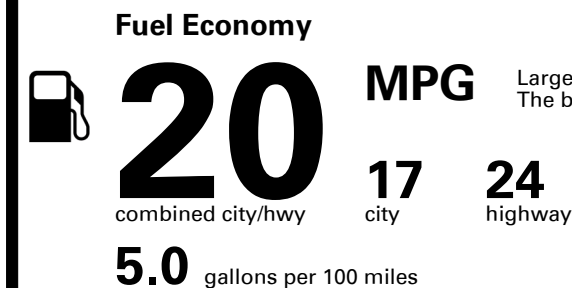

Inland Freight & Handling : \$1,495.00

TOTAL PRICE: \$105,410.00

EPA DOT Fuel Economy and Environment

Gasoline Vehicle

Large Cars range from 14 to 146 MPG. The best vehicle rates 146 MPGe.

You spend \$7,000 more in fuel costs over 5 years compared to the average new vehicle.