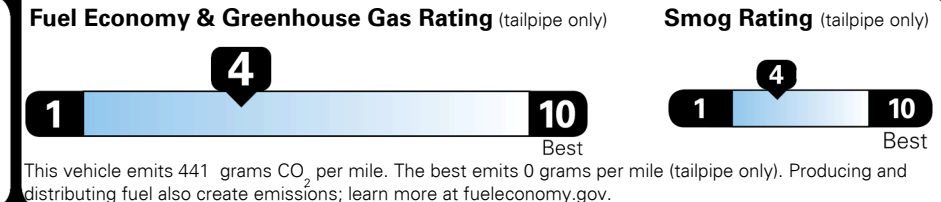

Full Tank of Gas

GENESIS WARRANTY

- 5-year/60,000-mile New Vehicle Warranty*
- 10-year/100,000-mile Powertrain Warranty*
- 7-year/Unlimited-mile Anti-perforation Warranty*
- Limited warranties, see dealer for details

Manufacturer's Suggested Retail Price: $103,000.00

ADDED FEATURES:

- *UYUNI WHITE(UYH) Paint $650.00
- Accessories
- *Cargo Mat $200.00
- *First Aid Kit $65.00
- *NFC Card $30.00

SOLD TO: TX738 SHIPPED TO: TX738
GENESIS OF WEST HOUSTON
16803 KATY FREEWAY
HOUSTON TX 77094

VIN: KMTFC4SD1TU059727	EXTERIOR COLOR: UYUNI WHITE	INTERIOR/SEAT COLOR: OBSIDIAN BLACK/OBSIDIAN
MODEL: T1462A65	PORT OF ENTRY: NC	TRANSPORT: TRUCK
EMISSIONS: This vehicle is certified to meet emission requirements in all 50 states		ACCESSORY WEIGHT: 9 lbs./ 4 kgs.

Inland Freight & Handling : $1,495.00

TOTAL PRICE: $105,440.00

EPA DOT Fuel Economy and Environment

Gasoline Vehicle

Fuel Economy

20 MPG
combined city/hwy

17 MPG
city

24 MPG
highway

5.0 gallons per 100 miles

Large Cars range from 14 to 146 MPG. The best vehicle rates 146 MPGe.

You spend $7,000
more in fuel costs over 5 years compared to the average new vehicle.

Annual fuel cost $3,100

Actual results will vary for many reasons, including driving conditions and how you drive and maintain your vehicle. The average new vehicle gets 29 MPG and costs $8,500 to fuel over 5 years. Cost estimates are based on 15,000 miles per year at $ 4.15 per gallon. MPGe is miles per gasoline gallon equivalent. Vehicle emissions are a significant cause of climate change and smog.

fueleconomy.gov
Calculate personalized estimates and compare vehicles

GOVERNMENT 5-STAR SAFETY RATINGS

This vehicle has not been rated by the government for overall vehicle score, frontal crash, side crash or rollover risk.

Source: National Highway Traffic Safety Administration (NHTSA).
www.safercar.gov or 1-888-327-4236

Manufacturer's suggested retail price includes manufacturer's recommended pre-delivery service. Gasoline license and title fees state and local taxes and dealer installed options and accessories are not included in the manufacturer's suggested retail price. This label has been affixed to this vehicle by Genesis Motor America, pursuant to the requirements of 15 U.S.C. 1231 et seq. which prohibits its removal or alteration prior to delivery to the ultimate purchaser.

PARTS CONTENT INFORMATION

FOR VEHICLES IN THIS CARLINE: U.S./CANADIAN PARTS CONTENT: 2 %

MAJOR SOURCES OF FOREIGN PARTS CONTENT: KOREA: 85 %

FOR THIS VEHICLE: FINAL ASSEMBLY POINT: ULSAN, KOREA

COUNTRY OF ORIGIN:

ENGINE: KOREA TRANSMISSION: KOREA

Note: Parts content does not include final assembly, distribution, or other non-parts costs.