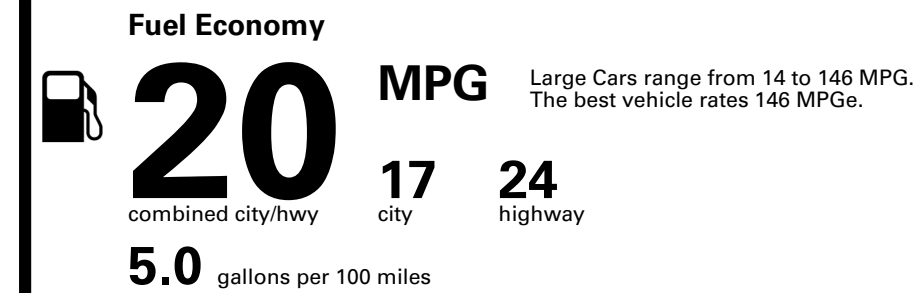

MULTIMEDIA & CONNECTIVITY

- 12.3" HD Screen Navigation System w/ AM/FM/HD Radio™
- SiriusXM® Radio w/ 90-day trial subscription; Not Available in AK & HI
- Wireless Apple CarPlay® & Android Auto™
- Bang & Olufsen® 3D Premium Audio
- Active Noise Control
- Genesis Digital Key
- Wireless Device Charger - Front & Rear
- Fingerprint Authentication

Full Tank of Gas

GENESIS WARRANTY

- 5-year/60,000-mile New Vehicle Warranty*
- 10-year/100,000-mile Powertrain Warranty*
- 7-year/Unlimited-mile Anti-perforation Warranty*
- Limited warranties, see dealer for details

Manufacturer's Suggested Retail Price: $103,000.00

ADDED FEATURES:

Accessories

- *Cargo Mat $200.00
- *First Aid Kit $65.00
- *NFC Card $30.00

SOLD TO: TX738
GENESIS OF WEST HOUSTON
16803 KATY FREEWAY
HOUSTON TX 77094

SHIPPED TO: TX738

Inland Freight & Handling : $1,495.00

VIN: KMTFC4SD1TU062093	EXTERIOR COLOR: MAUI BLACK	INTERIOR/SEAT COLOR: DUNE BEIGE/VELVET
MODEL: 9C6AAJ9GS4A5	PORT OF ENTRY: NC	TRANSPORT: TRUCK
EMISSIONS: This vehicle is certified to meet emission requirements in all 50 states		ACCESSORY WEIGHT: 9 lbs./ 4 kgs.

TOTAL PRICE: $104,790.00

EPA DOT Fuel Economy and Environment

Gasoline Vehicle

You spend $7,000
more in fuel costs over 5 years compared to the average new vehicle.

Annual fuel cost $3,100

Fuel Economy & Greenhouse Gas Rating (tailpipe only)

Smog Rating (tailpipe only)

This vehicle emits 441 grams CO₂ per mile. The best emits 0 grams per mile (tailpipe only). Producing and distributing fuel also create emissions; learn more at fueleconomy.gov.

Actual results will vary for many reasons, including driving conditions and how you drive and maintain your vehicle. The average new vehicle gets 29 MPG and costs $8,500 to fuel over 5 years. Cost estimates are based on 15,000 miles per year at $ 4.15 per gallon. MPG is miles per gasoline gallon equivalent. Vehicle emissions are a significant cause of climate change and smog.

fueleconomy.gov

Calculate personalized estimates and compare vehicles

GOVERNMENT 5-STAR SAFETY RATINGS

This vehicle has not been rated by the government for overall vehicle score, frontal crash, side crash or rollover risk.

Source: National Highway Traffic Safety Administration (NHTSA).
www.safercar.gov or 1-888-327-4236

Manufacturer's suggested retail price includes manufacturer's recommended pre-delivery service. Gasoline license and title fees state and local taxes and dealer installed options and accessories are not included in the manufacturer's suggested retail price. This label has been affixed to this vehicle by Genesis Motor America, pursuant to the requirements of 15 U.S.C. 1231 et seq. which prohibits its removal or alteration prior to delivery to the ultimate purchaser.

PARTS CONTENT INFORMATION

FOR VEHICLES IN THIS CARLINE: U.S./CANADIAN PARTS CONTENT: 2 %
MAJOR SOURCES OF FOREIGN PARTS CONTENT: KOREA: 85 %
FOR THIS VEHICLE: FINAL ASSEMBLY POINT: ULSAN, KOREA
COUNTRY OF ORIGIN:
ENGINE: KOREA TRANSMISSION: KOREA
Note: Parts content does not include final assembly, distribution, or other non-parts costs.