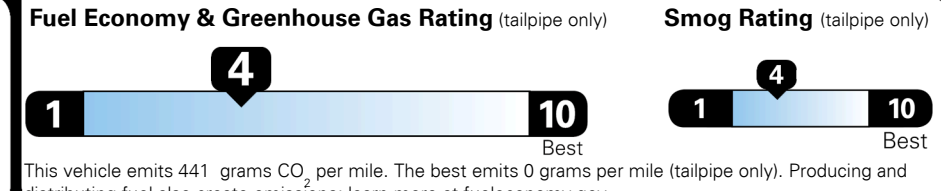

Full Tank of Gas

GENESIS WARRANTY

- 5-year/60,000-mile New Vehicle Warranty*
- 10-year/100,000-mile Powertrain Warranty*
- 7-year/Unlimited-mile Anti-perforation Warranty*
- Limited warranties, see dealer for details

Manufacturer's Suggested Retail Price: $103,000.00

ADDED FEATURES:

- *UYUNI WHITE(UYH) Paint $650.00
- Accessories
- *Cargo Mat $200.00
- *First Aid Kit $65.00
- *NFC Card $30.00

SOLD TO: TX738 SHIPPED TO: TX738
GENESIS OF WEST HOUSTON
16803 KATY FREEWAY
HOUSTON TX 77094

VIN: KMTFC4SD2TU060594	EXTERIOR COLOR: UYUNI WHITE	INTERIOR/SEAT COLOR: GLACIER WHITE/URBAN
MODEL: T1462A65	PORT OF ENTRY: NC	TRANSPORT: TRUCK
EMISSIONS: This vehicle is certified to meet emission requirements in all 50 states		ACCESSORY WEIGHT: 9 lbs./ 4 kgs.

Inland Freight & Handling : $1,495.00

TOTAL PRICE: $105,440.00

43 A 0516VASIAN

EPA DOT Fuel Economy and Environment

Gasoline Vehicle

Fuel Economy

20 MPG
combined city/hwy

17 city 24 highway

5.0 gallons per 100 miles

Large Cars range from 14 to 146 MPG. The best vehicle rates 146 MPGe.

You spend $7,000
more in fuel costs over 5 years compared to the average new vehicle.

Annual fuel cost $3,100

Actual results will vary for many reasons, including driving conditions and how you drive and maintain your vehicle. The average new vehicle gets 29 MPG and costs $8,500 to fuel over 5 years. Cost estimates are based on 15,000 miles per year at $ 4.15 per gallon. MPG is miles per gasoline gallon equivalent. Vehicle emissions are a significant cause of climate change and smog.

fueleconomy.gov
Calculate personalized estimates and compare vehicles

GOVERNMENT 5-STAR SAFETY RATINGS

This vehicle has not been rated by the government for overall vehicle score, frontal crash, side crash or rollover risk.

Source: National Highway Traffic Safety Administration (NHTSA).
www.safercar.gov or 1-888-327-4236

Manufacturer's suggested retail price includes manufacturer's recommended pre-delivery service. Gasoline license and title fees state and local taxes and dealer installed options and accessories are not included in the manufacturer's suggested retail price. This label has been affixed to this vehicle by Genesis Motor America, pursuant to the requirements of 15 U.S.C. 1231 et seq. which prohibits its removal or alteration prior to delivery to the ultimate purchaser.

PARTS CONTENT INFORMATION

FOR VEHICLES IN THIS CARLINE: U.S./CANADIAN PARTS CONTENT: 2 %

MAJOR SOURCES OF FOREIGN PARTS CONTENT: KOREA: 85 %

FOR THIS VEHICLE: FINAL ASSEMBLY POINT: ULSAN, KOREA

COUNTRY OF ORIGIN:

ENGINE: KOREA TRANSMISSION: KOREA

Note: Parts content does not include final assembly, distribution, or other non-parts costs.