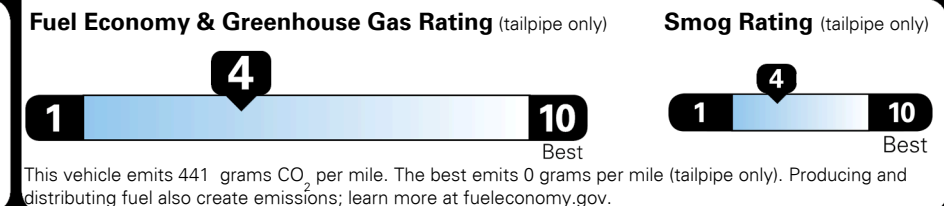

Full Tank of Gas

GENESIS WARRANTY

- 5-year/60,000-mile New Vehicle Warranty*
- 10-year/100,000-mile Powertrain Warranty*
- 7-year/Unlimited-mile Anti-perforation Warranty*
- Limited warranties, see dealer for details

Manufacturer's Suggested Retail Price: $103,000.00

ADDED FEATURES:

- *UYUNI WHITE(UYH) Paint $650.00
- Accessories
- *Cargo Mat $200.00
- *First Aid Kit $65.00
- *NFC Card $30.00

SOLD TO: TX738 SHIPPED TO: TX738
GENESIS OF WEST HOUSTON
16803 KATY FREEWAY
HOUSTON TX 77094

VIN: KMTFC4SD2TU062118	EXTERIOR COLOR: UYUNI WHITE	INTERIOR/SEAT COLOR: GLACIER WHITE/URBAN
MODEL: T1462A65	PORT OF ENTRY: NC	TRANSPORT: TRUCK
EMISSIONS: This vehicle is certified to meet emission requirements in all 50 states		ACCESSORY WEIGHT: 9 lbs./ 4 kgs.

Inland Freight & Handling : $1,495.00

TOTAL PRICE: $105,440.00

EPA DOT Fuel Economy and Environment

Gasoline Vehicle

Fuel Economy

20 MPG
combined city/hwy

17 city 24 highway

5.0 gallons per 100 miles

Large Cars range from 14 to 146 MPG. The best vehicle rates 146 MPGe.

You spend $7,000
more in fuel costs over 5 years compared to the average new vehicle.

Annual fuel cost $3,100

Actual results will vary for many reasons, including driving conditions and how you drive and maintain your vehicle. The average new vehicle gets 29 MPG and costs $8,500 to fuel over 5 years. Cost estimates are based on 15,000 miles per year at $ 4.15 per gallon. MPGe is miles per gasoline gallon equivalent. Vehicle emissions are a significant cause of climate change and smog.

fueleconomy.gov
Calculate personalized estimates and compare vehicles

GOVERNMENT 5-STAR SAFETY RATINGS

This vehicle has not been rated by the government for overall vehicle score, frontal crash, side crash or rollover risk.

Source: National Highway Traffic Safety Administration (NHTSA).
www.safercar.gov or 1-888-327-4236

Manufacturer's suggested retail price includes manufacturer's recommended pre-delivery service. Gasoline license and title fees state and local taxes and dealer installed options and accessories are not included in the manufacturer's suggested retail price. This label has been affixed to this vehicle by Genesis Motor America, pursuant to the requirements of 15 U.S.C. 1231 et seq. which prohibits its removal or alteration prior to delivery to the ultimate purchaser.

PARTS CONTENT INFORMATION

FOR VEHICLES IN THIS CARLINE: U.S./CANADIAN PARTS CONTENT: 2 %
MAJOR SOURCES OF FOREIGN PARTS CONTENT: KOREA: 85 %
FOR THIS VEHICLE: FINAL ASSEMBLY POINT: ULSAN, KOREA
COUNTRY OF ORIGIN:
ENGINE: KOREA TRANSMISSION: KOREA
Note: Parts content does not include final assembly, distribution, or other non-parts costs.