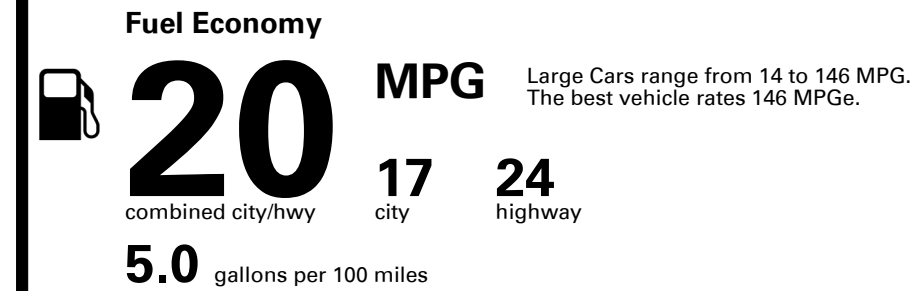

EMISSIONS:
 This vehicle is certified to meet emission requirements in all 50 states

Inland Freight & Handling : \$1,495.00

TOTAL PRICE: \$105,440.00

EPA DOT Fuel Economy and Environment

Gasoline Vehicle

You spend \$7,000
 more in fuel costs over 5 years compared to the average new vehicle.

Annual fuel cost \$3,100

Fuel Economy & Greenhouse Gas Rating (tailpipe only)

Smog Rating (tailpipe only)

This vehicle emits 441 grams CO₂ per mile. The best emits 0 grams per mile (tailpipe only). Producing and distributing fuel also create emissions; learn more at fueleconomy.gov.