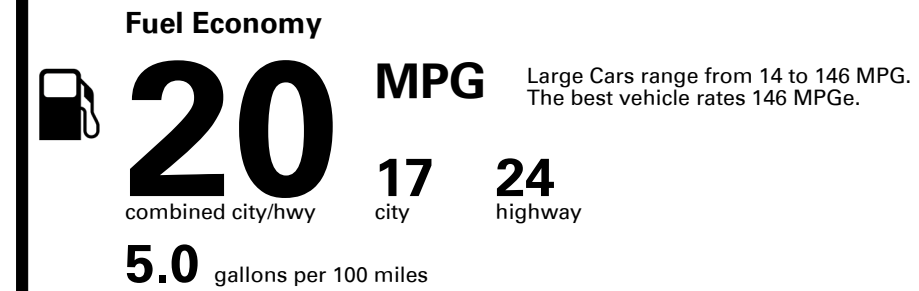

Inland Freight & Handling : \$1,350.00

TOTAL PRICE: \$102,700.00

EPA DOT Fuel Economy and Environment

Gasoline Vehicle

You spend \$6,750
 more in fuel costs over 5 years compared to the average new vehicle.

Annual fuel cost \$3,100

Fuel Economy & Greenhouse Gas Rating (tailpipe only)

Smog Rating (tailpipe only)

This vehicle emits 441 grams CO₂ per mile. The best emits 0 grams per mile (tailpipe only). Producing and distributing fuel also create emissions; learn more at fueleconomy.gov.