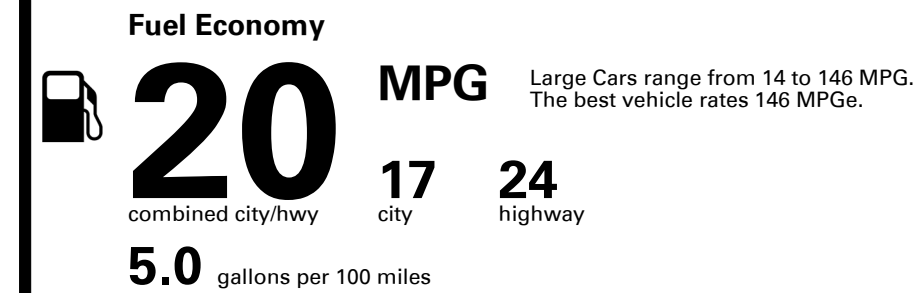

Inland Freight & Handling : \$1,495.00

TOTAL PRICE: \$104,600.00

EPA DOT Fuel Economy and Environment

Gasoline Vehicle

You spend \$7,000
more in fuel costs over 5 years
 compared to the average new vehicle.

Annual fuel cost \$3,100

Fuel Economy & Greenhouse Gas Rating (tailpipe only)

Smog Rating (tailpipe only)

This vehicle emits 441 grams CO₂ per mile. The best emits 0 grams per mile (tailpipe only). Producing and distributing fuel also create emissions; learn more at fueleconomy.gov.