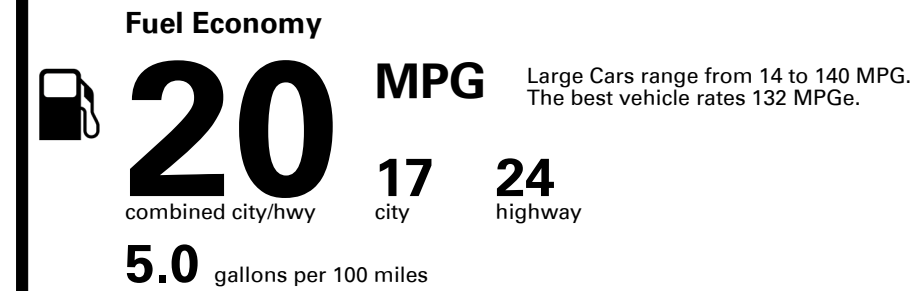

Inland Freight & Handling : \$1,125.00

TOTAL PRICE: \$100,560.00

24 A 0103TLAKE

EPA DOT Fuel Economy and Environment

Gasoline Vehicle

You spend \$5,750
 more in fuel costs over 5 years compared to the average new vehicle.

Annual fuel cost \$2,750

Fuel Economy & Greenhouse Gas Rating (tailpipe only)

Smog Rating (tailpipe only)

This vehicle emits 441 grams CO₂ per mile. The best emits 0 grams per mile (tailpipe only). Producing and distributing fuel also create emissions; learn more at fueleconomy.gov.