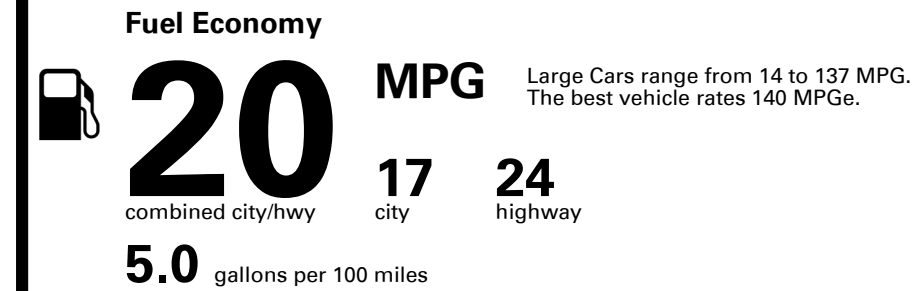

TOTAL PRICE: \$102,290.00

255 A 2155TGLOVI 4

EMISSIONS:
 This vehicle is certified to meet emission requirements in all 50 states

EPA DOT Fuel Economy and Environment

Gasoline Vehicle

You spend \$6,500 more in fuel costs over 5 years compared to the average new vehicle.

Annual fuel cost \$3,200

Fuel Economy & Greenhouse Gas Rating (tailpipe only)

Smog Rating (tailpipe only)

This vehicle emits 441 grams CO₂ per mile. The best emits 0 grams per mile (tailpipe only). Producing and distributing fuel also create emissions; learn more at fueleconomy.gov.