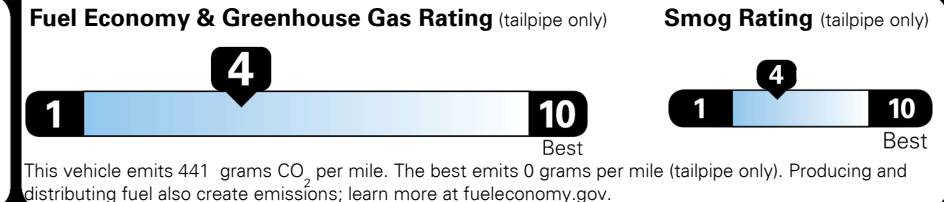

Full Tank of Gas

GENESIS WARRANTY

- 5-year/60,000-mile New Vehicle Warranty*
- 10-year/100,000-mile Powertrain Warranty*
- 7-year/Unlimited-mile Anti-perforation Warranty*
- Limited warranties, see dealer for details

Manufacturer's Suggested Retail Price: $103,000.00

ADDED FEATURES:

- *VIK BLACK(PH3) Paint $650.00
- Accessories
- *Cargo Block $40.00
- *Cargo Mat $200.00
- *First Aid Kit $65.00
- *NFC Card $30.00

SOLD TO: GA714 SHIPPED TO: GA714
GENESIS OF AUGUSTA
3233 WASHINGTON ROAD
AUGUSTA GA 30907

VIN: KMTFC4SD9TU061614	EXTERIOR COLOR: VIK BLACK	INTERIOR/SEAT COLOR: GLACIER WHITE/URBAN
MODEL: T1462A65	PORT OF ENTRY: BR	TRANSPORT: TRUCK
EMISSIONS: This vehicle is certified to meet emission requirements in all 50 states		ACCESSORY WEIGHT: 9 lbs./ 4 kgs.

Inland Freight & Handling : $1,495.00

TOTAL PRICE: $105,480.00

EPA DOT Fuel Economy and Environment

Gasoline Vehicle

Fuel Economy

20 MPG
combined city/hwy

17 city 24 highway

5.0 gallons per 100 miles

Large Cars range from 14 to 146 MPG. The best vehicle rates 146 MPGe.

You spend $7,000
more in fuel costs over 5 years compared to the average new vehicle.

Annual fuel cost $3,100

Actual results will vary for many reasons, including driving conditions and how you drive and maintain your vehicle. The average new vehicle gets 29 MPG and costs $8,500 to fuel over 5 years. Cost estimates are based on 15,000 miles per year at $ 4.15 per gallon. MPG is miles per gasoline gallon equivalent. Vehicle emissions are a significant cause of climate change and smog.

fueleconomy.gov
Calculate personalized estimates and compare vehicles

GOVERNMENT 5-STAR SAFETY RATINGS

This vehicle has not been rated by the government for overall vehicle score, frontal crash, side crash or rollover risk.

Source: National Highway Traffic Safety Administration (NHTSA).
www.safercar.gov or 1-888-327-4236

Manufacturer's suggested retail price includes manufacturer's recommended pre-delivery service. Gasoline license and title fees state and local taxes and dealer installed options and accessories are not included in the manufacturer's suggested retail price. This label has been affixed to this vehicle by Genesis Motor America, pursuant to the requirements of 15 U.S.C. 1231 et seq. which prohibits its removal or alteration prior to delivery to the ultimate purchaser.

PARTS CONTENT INFORMATION

FOR VEHICLES IN THIS CARLINE: U.S./CANADIAN PARTS CONTENT: 2 %

MAJOR SOURCES OF FOREIGN PARTS CONTENT: KOREA: 85 %

FOR THIS VEHICLE: FINAL ASSEMBLY POINT: ULSAN, KOREA

COUNTRY OF ORIGIN:

ENGINE: KOREA TRANSMISSION: KOREA

Note: Parts content does not include final assembly, distribution, or other non-parts costs.