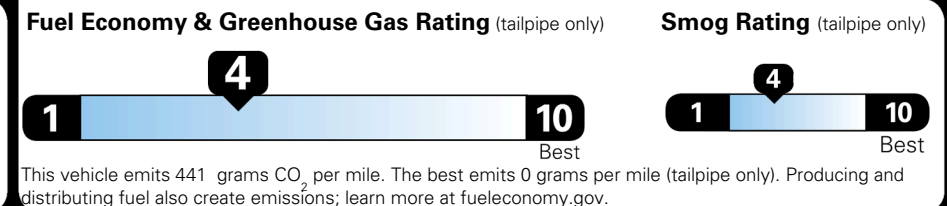

Full Tank of Gas

GENESIS WARRANTY

- 5-year/60,000-mile New Vehicle Warranty*
- 10-year/100,000-mile Powertrain Warranty*
- 7-year/Unlimited-mile Anti-perforation Warranty*
- Limited warranties, see dealer for details

Manufacturer's Suggested Retail Price: $103,000.00

ADDED FEATURES:

- *UYUNI WHITE(UYH) Paint $650.00
- Accessories
- *Cargo Mat $200.00
- *First Aid Kit $65.00
- *Cargo Block $40.00

SOLD TO: GA714   **SHIPPED TO: GA714**
GENESIS OF AUGUSTA
3233 WASHINGTON ROAD
AUGUSTA GA 30907

VIN: KMTFC4SD9TU063640	EXTERIOR COLOR: UYUNI WHITE	INTERIOR/SEAT COLOR: GLACIER WHITE/URBAN
MODEL: 9C6AAJ9GS4A5	PORT OF ENTRY: BR	TRANSPORT: TRUCK
EMISSIONS: This vehicle is certified to meet emission requirements in all 50 states		ACCESSORY WEIGHT: 9 lbs./ 4 kgs.

Inland Freight & Handling : $1,495.00

TOTAL PRICE: $105,450.00

EPA DOT Fuel Economy and Environment

Gasoline Vehicle

Fuel Economy

20 MPG
combined city/hwy

17 city   24 highway

5.0 gallons per 100 miles

Large Cars range from 14 to 146 MPG. The best vehicle rates 146 MPGe.

You spend $7,000
more in fuel costs over 5 years compared to the average new vehicle.

Annual fuel cost $3,100

Actual results will vary for many reasons, including driving conditions and how you drive and maintain your vehicle. The average new vehicle gets 29 MPG and costs $8,500 to fuel over 5 years. Cost estimates are based on 15,000 miles per year at $ 4.15 per gallon. MPGe is miles per gasoline gallon equivalent. Vehicle emissions are a significant cause of climate change and smog.

fueleconomy.gov

Calculate personalized estimates and compare vehicles

GOVERNMENT 5-STAR SAFETY RATINGS

This vehicle has not been rated by the government for overall vehicle score, frontal crash, side crash or rollover risk.

Source: National Highway Traffic Safety Administration (NHTSA).
www.safercar.gov or 1-888-327-4236

Manufacturer's suggested retail price includes manufacturer's recommended pre-delivery service. Gasoline license and title fees state and local taxes and dealer installed options and accessories are not included in the manufacturer's suggested retail price. This label has been affixed to this vehicle by Genesis Motor America, pursuant to the requirements of 15 U.S.C. 1231 et seq. which prohibits its removal or alteration prior to delivery to the ultimate purchaser.

PARTS CONTENT INFORMATION

FOR VEHICLES IN THIS CARLINE: U.S./CANADIAN PARTS CONTENT: 2 %

MAJOR SOURCES OF FOREIGN PARTS CONTENT: KOREA: 85 %

FOR THIS VEHICLE: FINAL ASSEMBLY POINT: ULSAN, KOREA

COUNTRY OF ORIGIN:

ENGINE: KOREA   TRANSMISSION: KOREA

Note: Parts content does not include final assembly, distribution, or other non-parts costs.