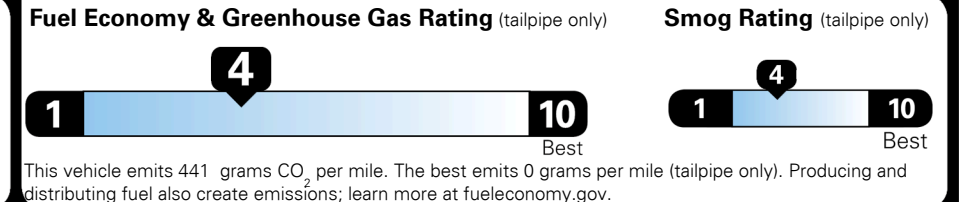

Full Tank of Gas

GENESIS WARRANTY

- 5-year/60,000-mile New Vehicle Warranty*
- 10-year/100,000-mile Powertrain Warranty*
- 7-year/Unlimited-mile Anti-perforation Warranty*
- Limited warranties, see dealer for details

Manufacturer's Suggested Retail Price: $103,000.00

ADDED FEATURES:

- *UYUNI WHITE(UYH) Paint $650.00
- Accessories
- *Cargo Block $40.00
- *Cargo Mat $170.00
- *First Aid Kit $65.00
- *NFC Card $30.00

SOLD TO: IL721 SHIPPED TO: IL721
GENESIS OF DOWNTOWN CHICAGO
2700 S MICHIGAN AVE
CHICAGO IL 60616

VIN: KMTFC4SDXTU058186	EXTERIOR COLOR: UYUNI WHITE	INTERIOR/SEAT COLOR: BORDEAUX
MODEL: T1462A65	PORT OF ENTRY: TC	TRANSPORT: TRUCK
EMISSIONS: This vehicle is certified to meet emission requirements in all 50 states		ACCESSORY WEIGHT: 9 lbs./ 4 kgs.

Inland Freight & Handling : $1,495.00

TOTAL PRICE: $105,450.00

302 A 3086TTORON 6

EPA DOT Fuel Economy and Environment

Gasoline Vehicle

Fuel Economy

20 MPG
combined city/hwy

17 city
24 highway

5.0 gallons per 100 miles

Large Cars range from 14 to 146 MPG. The best vehicle rates 146 MPGe.

You spend $7,000
more in fuel costs over 5 years compared to the average new vehicle.

Annual fuel cost $3,100

Actual results will vary for many reasons, including driving conditions and how you drive and maintain your vehicle. The average new vehicle gets 29 MPG and costs $8,500 to fuel over 5 years. Cost estimates are based on 15,000 miles per year at $ 4.15 per gallon. MPGe is miles per gasoline gallon equivalent. Vehicle emissions are a significant cause of climate change and smog.

fueleconomy.gov
Calculate personalized estimates and compare vehicles

GOVERNMENT 5-STAR SAFETY RATINGS

This vehicle has not been rated by the government for overall vehicle score, frontal crash, side crash or rollover risk.

Source: National Highway Traffic Safety Administration (NHTSA).
www.safercar.gov or 1-888-327-4236

Manufacturer's suggested retail price includes manufacturer's recommended pre-delivery service. Gasoline license and title fees state and local taxes and dealer installed options and accessories are not included in the manufacturer's suggested retail price. This label has been affixed to this vehicle by Genesis Motor America, pursuant to the requirements of 15 U.S.C. 1231 et seq. which prohibits its removal or alteration prior to delivery to the ultimate purchaser.

PARTS CONTENT INFORMATION

FOR VEHICLES IN THIS CARLINE: U.S./CANADIAN PARTS CONTENT: 2 %

MAJOR SOURCES OF FOREIGN PARTS CONTENT: KOREA: 85 %

FOR THIS VEHICLE: FINAL ASSEMBLY POINT: ULSAN, KOREA

COUNTRY OF ORIGIN:

ENGINE: KOREA TRANSMISSION: KOREA

Note: Parts content does not include final assembly, distribution, or other non-parts costs.