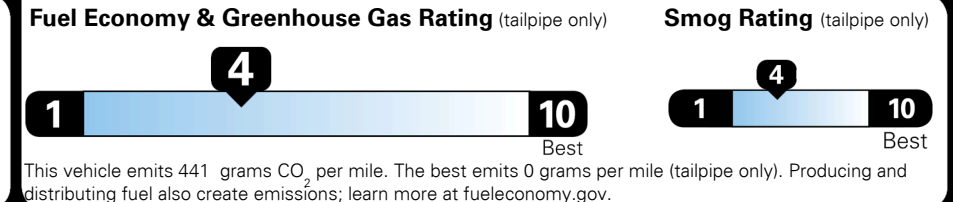

Actual results will vary for many reasons, including driving conditions and how you drive and maintain your vehicle. The average new vehicle gets 29 MPG and costs $8,500 to fuel over 5 years. Cost estimates are based on 15,000 miles per year at $ 4.15 per gallon. MPGe is miles per gasoline gallon equivalent. Vehicle emissions are a significant cause of climate change and smog.

fueleconomy.gov

Calculate personalized estimates and compare vehicles

GOVERNMENT 5-STAR SAFETY RATINGS

This vehicle has not been rated by the government for overall vehicle score, frontal crash, side crash or rollover risk.

Source: National Highway Traffic Safety Administration (NHTSA).
www.safercar.gov or 1-888-327-4236

Manufacturer's suggested retail price includes manufacturer's recommended pre-delivery service. Gasoline license and title fees state and local taxes and dealer installed options and accessories are not included in the manufacturer's suggested retail price. This label has been affixed to this vehicle by Genesis Motor America, pursuant to the requirements of 15 U.S.C. 1231 et seq. which prohibits its removal or alteration prior to delivery to the ultimate purchaser.

PARTS CONTENT INFORMATION

FOR VEHICLES IN THIS CARLINE: U.S./CANADIAN PARTS CONTENT: 2 %

MAJOR SOURCES OF FOREIGN PARTS CONTENT: KOREA: 85 %

FOR THIS VEHICLE: FINAL ASSEMBLY POINT: ULSAN, KOREA

COUNTRY OF ORIGIN:

ENGINE: KOREA   TRANSMISSION: KOREA

Note: Parts content does not include final assembly, distribution, or other non-parts costs.