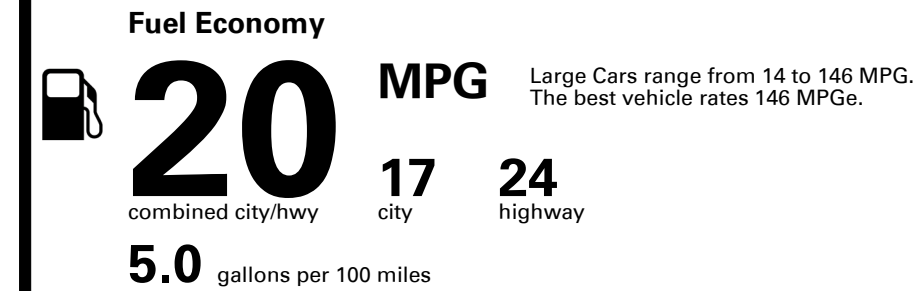

Inland Freight & Handling : \$1,495.00

TOTAL PRICE: \$108,190.00

EPA DOT Fuel Economy and Environment

Gasoline Vehicle

You spend \$7,000
more in fuel costs over 5 years
 compared to the average new vehicle.