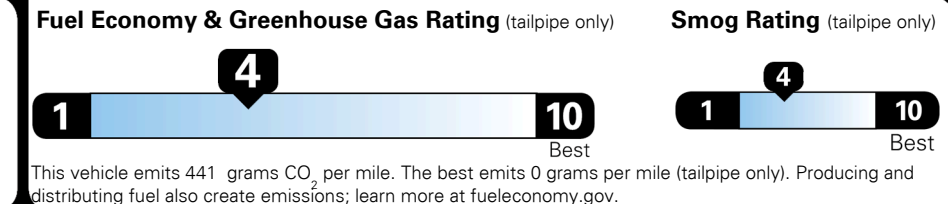

Actual results will vary for many reasons, including driving conditions and how you drive and maintain your vehicle. The average new vehicle gets 29 MPG and costs $8,500 to fuel over 5 years. Cost estimates are based on 15,000 miles per year at $ 4.15 per gallon. MPGe is miles per gasoline gallon equivalent. Vehicle emissions are a significant cause of climate change and smog.

fueleconomy.gov

Calculate personalized estimates and compare vehicles

GOVERNMENT 5-STAR SAFETY RATINGS

This vehicle has not been rated by the government for overall vehicle score, frontal crash, side crash or rollover risk.

Source: National Highway Traffic Safety Administration (NHTSA).
www.safercar.gov or 1-888-327-4236

Manufacturer's suggested retail price includes manufacturer's recommended pre-delivery service. Gasoline license and title fees state and local taxes and dealer installed options and accessories are not included in the manufacturer's suggested retail price. This label has been affixed to this vehicle by Genesis Motor America, pursuant to the requirements of 15 U.S.C. 1231 et seq. which prohibits its removal or alteration prior to delivery to the ultimate purchaser.

PARTS CONTENT INFORMATION

FOR VEHICLES IN THIS CARLINE: U.S./CANADIAN PARTS CONTENT: 2 %

MAJOR SOURCES OF FOREIGN PARTS CONTENT: KOREA: 85 %

FOR THIS VEHICLE: FINAL ASSEMBLY POINT: ULSAN, KOREA

COUNTRY OF ORIGIN:

ENGINE: KOREA TRANSMISSION: KOREA

Note: Parts content does not include final assembly, distribution, or other non-parts costs.