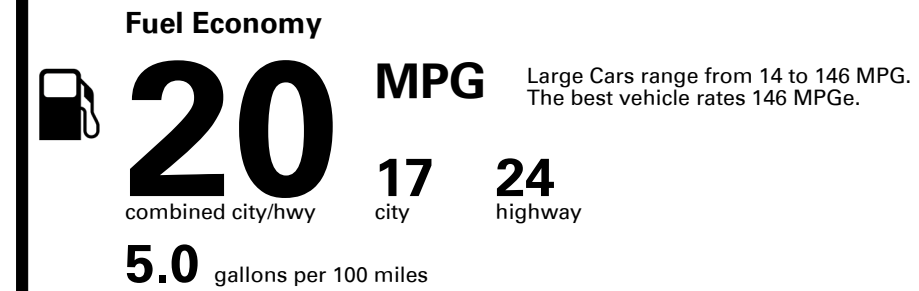

Inland Freight & Handling : \$1,495.00

TOTAL PRICE: \$107,895.00

EPA DOT Fuel Economy and Environment

Gasoline Vehicle

You spend \$7,000
more in fuel costs over 5 years compared to the average new vehicle.