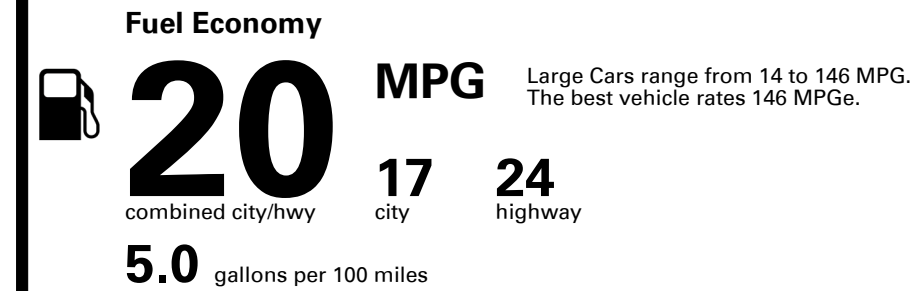

Inland Freight & Handling : \$1,495.00

TOTAL PRICE: \$108,160.00

EPA DOT Fuel Economy and Environment

Gasoline Vehicle

You spend \$7,000
more in fuel costs over 5 years
 compared to the average new vehicle.