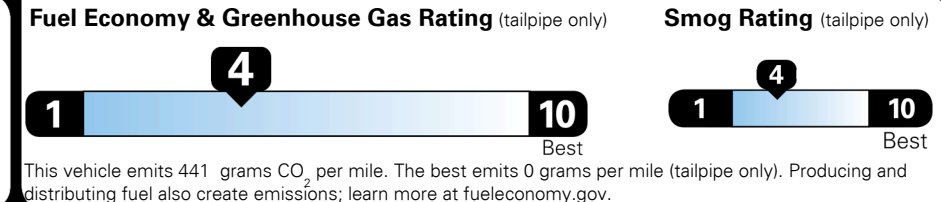

PRESTIGE BLACK FEATURES

- 21" Black Alloy Wheels w/ Floating Center Caps
- Dark Headlamp Bezels, Exterior Trim, & Badging
- Semi-Aniline Leather Seating Surfaces
- Dark Interior Trim w/ Black Ash Wood

Full Tank of Gas

GENESIS WARRANTY

- 5-year/60,000-mile New Vehicle Warranty*
- 10-year/100,000-mile Powertrain Warranty*
- 7-year/Unlimited-mile Anti-perforation Warranty*
- Limited warranties, see dealer for details

Manufacturer's Suggested Retail Price: $105,750.00

ADDED FEATURES:

- *VIK BLACK(PH3) Paint $650.00
- Accessories
- *Cargo Block $40.00
- *Cargo Mat $170.00
- *First Aid Kit $65.00
- *NFC Card $30.00

SOLD TO: IL704   **SHIPPED TO: IL704**
GENESIS OF NORTH AURORA
204 HANSEN BOULEVARD
NORTH AURORA IL 60542

VIN: KMTFD4SD8TU058135	EXTERIOR COLOR: VIK BLACK	INTERIOR/SEAT COLOR: OBSIDIAN BLACK/OBSIDIAN
MODEL: T14B2A65	PORT OF ENTRY: TC	TRANSPORT: TRUCK
EMISSIONS: This vehicle is certified to meet emission requirements in all 50 states		ACCESSORY WEIGHT: 9 lbs./ 4 kgs.

Inland Freight & Handling : $1,495.00

TOTAL PRICE: $108,200.00

339 A 3476TNOCC

EPA DOT Fuel Economy and Environment

Gasoline Vehicle

Fuel Economy

20 MPG
combined city/hwy

17 city   24 highway

5.0 gallons per 100 miles

Large Cars range from 14 to 146 MPG. The best vehicle rates 146 MPGe.

You spend $7,000
more in fuel costs over 5 years compared to the average new vehicle.

Annual fuel cost $3,100

Actual results will vary for many reasons, including driving conditions and how you drive and maintain your vehicle. The average new vehicle gets 29 MPG and costs $8,500 to fuel over 5 years. Cost estimates are based on 15,000 miles per year at $ 4.15 per gallon. MPGe is miles per gasoline gallon equivalent. Vehicle emissions are a significant cause of climate change and smog.

fueleconomy.gov
Calculate personalized estimates and compare vehicles

GOVERNMENT 5-STAR SAFETY RATINGS

This vehicle has not been rated by the government for overall vehicle score, frontal crash, side crash or rollover risk.

Source: National Highway Traffic Safety Administration (NHTSA).
www.safercar.gov or 1-888-327-4236

Manufacturer's suggested retail price includes manufacturer's recommended pre-delivery service. Gasoline license and title fees state and local taxes and dealer installed options and accessories are not included in the manufacturer's suggested retail price. This label has been affixed to this vehicle by Genesis Motor America, pursuant to the requirements of 15 U.S.C. 1231 et seq. which prohibits its removal or alteration prior to delivery to the ultimate purchaser.

PARTS CONTENT INFORMATION

FOR VEHICLES IN THIS CARLINE: U.S./CANADIAN PARTS CONTENT: 2 %
MAJOR SOURCES OF FOREIGN PARTS CONTENT: KOREA: 85 %
FOR THIS VEHICLE: FINAL ASSEMBLY POINT: ULSAN, KOREA
COUNTRY OF ORIGIN:
ENGINE: KOREA   TRANSMISSION: KOREA
Note: Parts content does not include final assembly, distribution, or other non-parts costs.