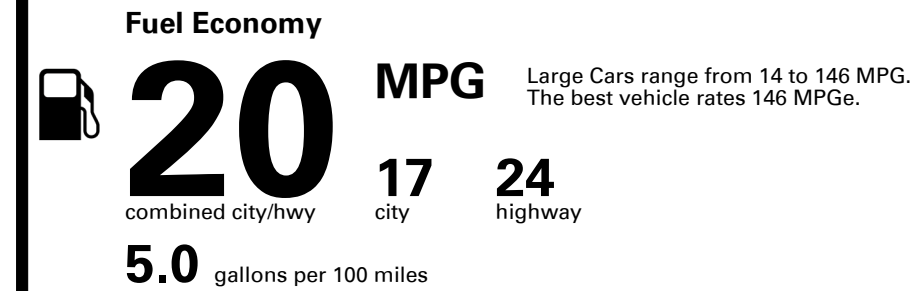

Inland Freight & Handling : \$1,495.00

TOTAL PRICE: \$108,160.00

EPA DOT Fuel Economy and Environment

Gasoline Vehicle

You spend \$7,000
more in fuel costs over 5 years
compared to the average new vehicle.