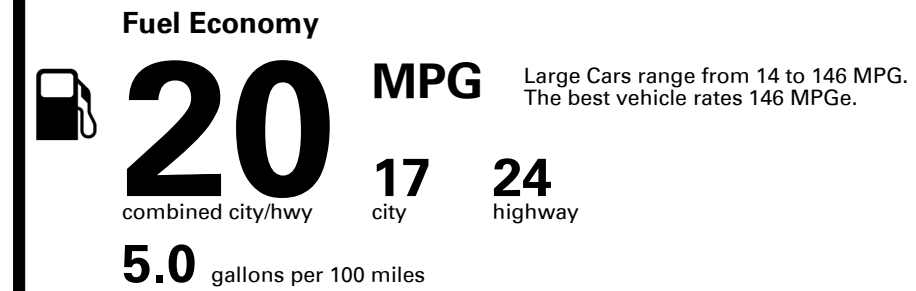

Inland Freight & Handling : \$1,495.00

TOTAL PRICE: \$108,490.00

EPA DOT Fuel Economy and Environment

Gasoline Vehicle

You spend \$7,000
more in fuel costs over 5 years
 compared to the average new vehicle.

Annual fuel cost \$3,100

Fuel Economy & Greenhouse Gas Rating (tailpipe only)

Smog Rating (tailpipe only)

This vehicle emits 441 grams CO₂ per mile. The best emits 0 grams per mile (tailpipe only). Producing and distributing fuel also create emissions; learn more at fueleconomy.gov.