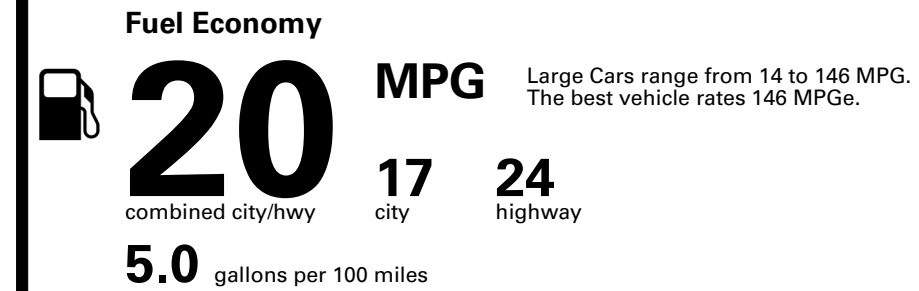

Inland Freight & Handling : \$1,495.00

TOTAL PRICE: \$108,190.00

EPA DOT Fuel Economy and Environment

Gasoline Vehicle

You spend \$7,000
more in fuel costs over 5 years
compared to the average new vehicle.