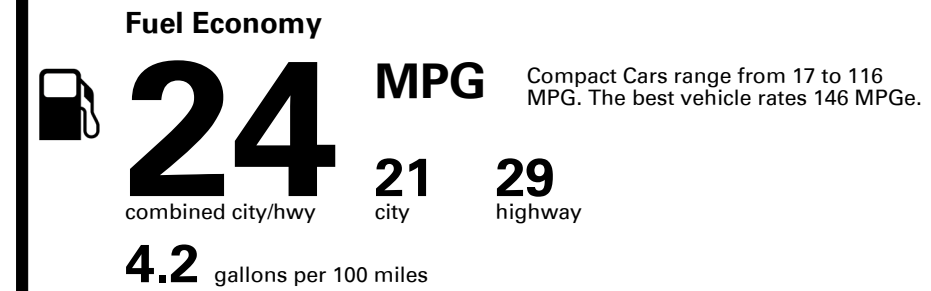

## EPA DOT Fuel Economy and Environment

Gasoline Vehicle

**You spend \$4,500**  
more in fuel costs over 5 years compared to the average new vehicle.

**Annual fuel cost \$2,600**

**Fuel Economy & Greenhouse Gas Rating** (tailpipe only)