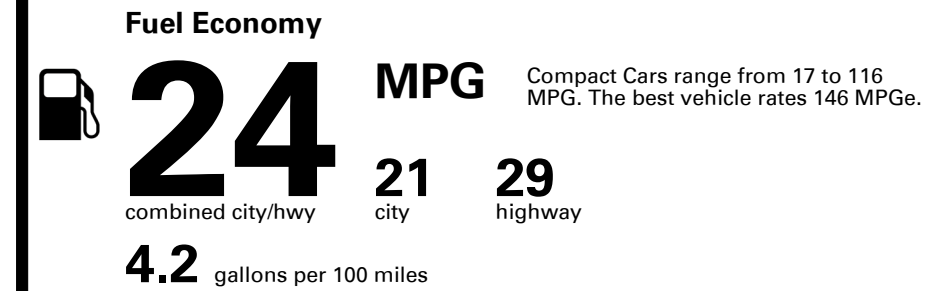

Inland Freight & Handling : \$1,350.00

TOTAL PRICE: \$44,445.00

EPA DOT Fuel Economy and Environment

Gasoline Vehicle

You spend \$4,500
more in fuel costs over 5 years compared to the average new vehicle.