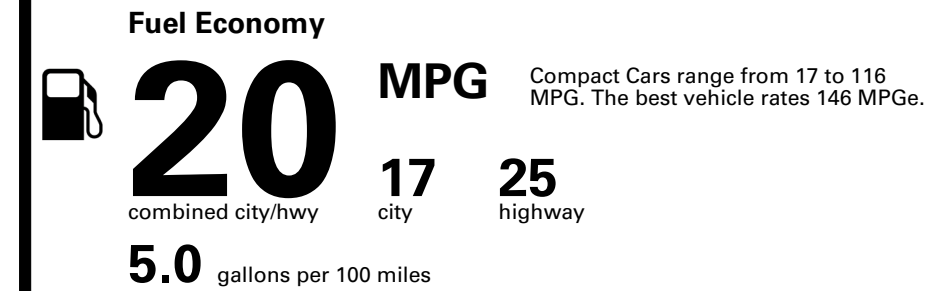

PRESTIGE GRAPHITE FEATURES

- Nappa Leather Seating Surfaces
- Microfiber Suede Headliner
- 19-inch Alloy Wheels w/ Michelin Pilot Sport 4 Tires
- Summer tires not for use in cold, icy, or snowy conditions
- 3D Digital Gauge Cluster w/ Unique Graphics
- Electronically Controlled Suspension
- Power Trunk w/ Hands-Free Auto Open

Additional Standard Features

- Carpeted Floor Mats

Full Tank of Gas

GENESIS WARRANTY

- 5-year / 60,000-mile New Vehicle Warranty*
- 10-year / 100,000-mile Powertrain Warranty*
- 7-year / Unlimited-mile Anti-perforation Warranty*
- Limited warranties, see dealer for details

Manufacturer's Suggested Retail Price: $56,900.00

ADDED FEATURES:

Accessories

- *First Aid Kit $65.00
- *NFC Key Card $30.00

SOLD TO: VA702
GENESIS OF SPRINGFIELD
7619 LOISDALE ROAD
SPRINGFIELD VA 22150

SHIPPED TO: VA702

Inland Freight & Handling : $1,395.00

VIN: KMTG14SE2TU174937	EXTERIOR COLOR: VATNA GRAY	INTERIOR/SEAT COLOR: ULTRAMARINE
MODEL: 7C8ARJ5GS4A5	PORT OF ENTRY: PH	TRANSPORT: TRUCK
EMISSIONS: This vehicle is certified to meet emission requirements in all 50 states		ACCESSORY WEIGHT: 2 lbs./ 1 kgs.

TOTAL PRICE: $58,390.00

96 A 1176RCC 4

EPA DOT Fuel Economy and Environment

Gasoline Vehicle

You spend $7,000
more in fuel costs over 5 years
compared to the average new vehicle.

Annual fuel cost $3,100

Fuel Economy & Greenhouse Gas Rating (tailpipe only)

Smog Rating (tailpipe only)

This vehicle emits 449 grams CO₂ per mile. The best emits 0 grams per mile (tailpipe only). Producing and distributing fuel also create emissions; learn more at fueleconomy.gov.

Actual results will vary for many reasons, including driving conditions and how you drive and maintain your vehicle. The average new vehicle gets 29 MPG and costs $8,500 to fuel over 5 years. Cost estimates are based on 15,000 miles per year at $ 4.15 per gallon. MPGe is miles per gasoline gallon equivalent. Vehicle emissions are a significant cause of climate change and smog.

fueleconomy.gov

Calculate personalized estimates and compare vehicles

GOVERNMENT 5-STAR SAFETY RATINGS

This vehicle has not been rated by the government for overall vehicle score, frontal crash, side crash or rollover risk.

Source: National Highway Traffic Safety Administration (NHTSA).
www.safercar.gov or 1-888-327-4236

Manufacturer's suggested retail price includes manufacturer's recommended pre-delivery service. Gasoline license and title fees state and local taxes and dealer installed options and accessories are not included in the manufacturer's suggested retail price. This label has been affixed to this vehicle by Genesis Motor America, pursuant to the requirements of 15 U.S.C. 1231 et seq. which prohibits its removal or alteration prior to delivery to the ultimate purchaser.

PARTS CONTENT INFORMATION

FOR VEHICLES IN THIS CARLINE: U.S./CANADIAN PARTS CONTENT: 5 %
MAJOR SOURCES OF FOREIGN PARTS CONTENT: KOREA: 80 %
FOR THIS VEHICLE: FINAL ASSEMBLY POINT: ULSAN, KOREA
COUNTRY OF ORIGIN:
ENGINE: KOREA TRANSMISSION: KOREA
Note: Parts content does not include final assembly, distribution, or other non-parts costs.