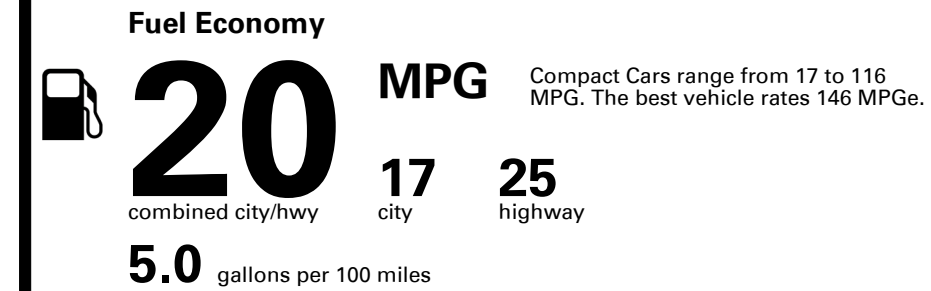

Inland Freight & Handling : \$1,395.00

TOTAL PRICE: \$59,210.00

EPA DOT Fuel Economy and Environment

Gasoline Vehicle

You spend \$7,000
more in fuel costs over 5 years compared to the average new vehicle.