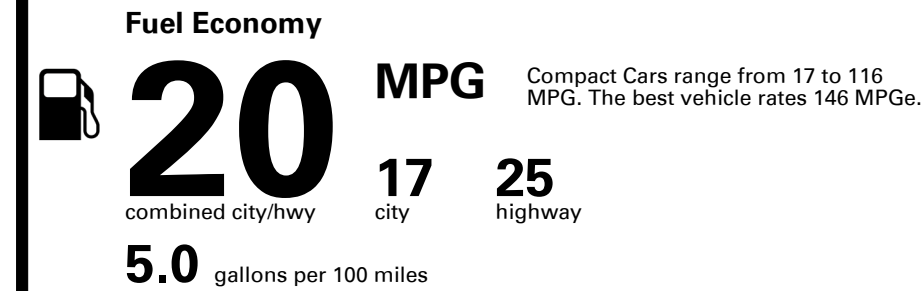

Inland Freight & Handling : \$1,395.00

TOTAL PRICE: \$58,945.00

20 A 0276VVIKIN

EPA DOT Fuel Economy and Environment

Gasoline Vehicle

You spend \$7,000
more in fuel costs over 5 years
compared to the average new vehicle.

Annual fuel cost \$3,100

Fuel Economy & Greenhouse Gas Rating (tailpipe only)

Smog Rating (tailpipe only)

This vehicle emits 449 grams CO₂ per mile. The best emits 0 grams per mile (tailpipe only). Producing and distributing fuel also create emissions; learn more at fueleconomy.gov.