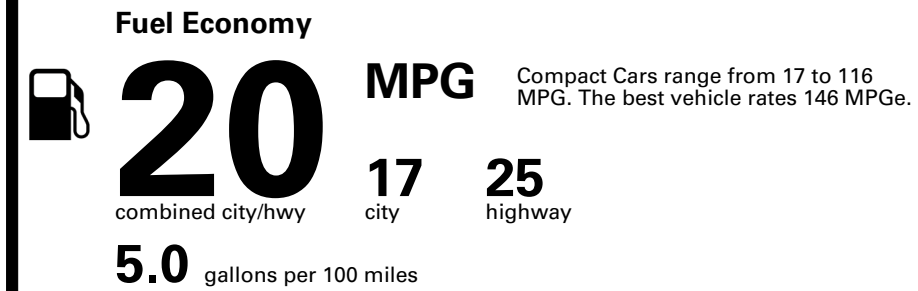

TOTAL PRICE: \$58,945.00

177 X 1516CADWE

EPA DOT Fuel Economy and Environment

Gasoline Vehicle

You spend \$7,000
more in fuel costs over 5 years
compared to the average new vehicle.

Annual fuel cost \$3,100