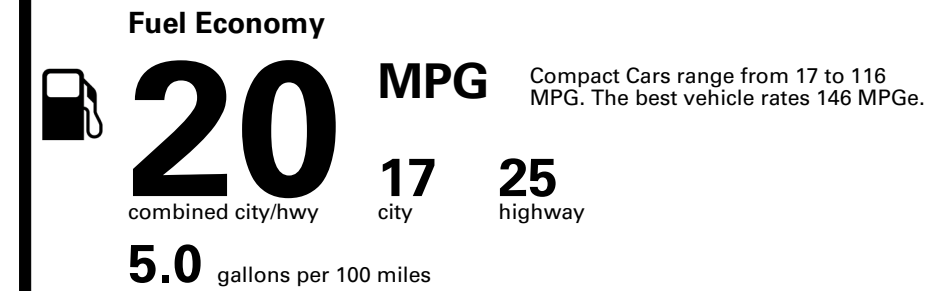

TOTAL PRICE: \$59,040.00

131 X 1056PARAN 1

EPA DOT Fuel Economy and Environment

Gasoline Vehicle

You spend \$7,000
more in fuel costs over 5 years
compared to the average new vehicle.

Annual fuel cost \$3,100