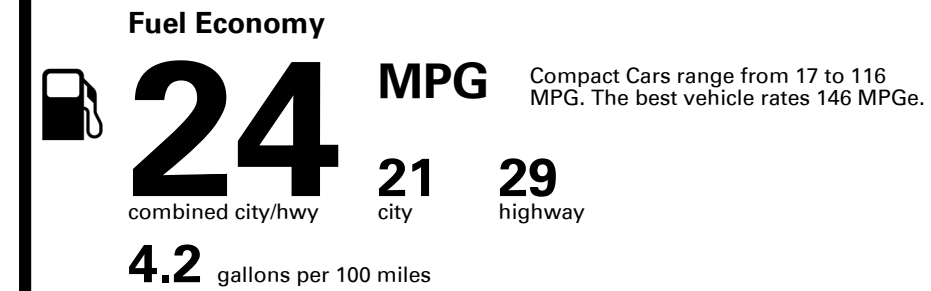

## EPA DOT Fuel Economy and Environment

Gasoline Vehicle

**You spend \$4,500 more in fuel costs over 5 years** compared to the average new vehicle.

**Annual fuel cost \$2,600**

Fuel Economy & Greenhouse Gas Rating (tailpipe only)