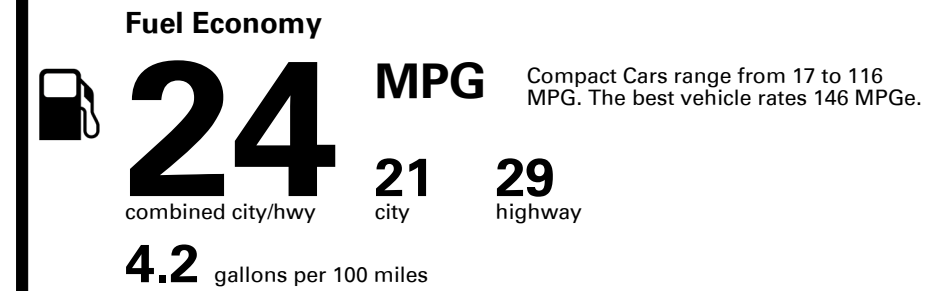

Inland Freight & Handling : \$1,350.00

TOTAL PRICE: \$50,095.00

136 A 1176VMORNI 304

EPA DOT Fuel Economy and Environment

Gasoline Vehicle

You spend \$4,500
more in fuel costs over 5 years compared to the average new vehicle.

Annual fuel cost \$2,600

Fuel Economy & Greenhouse Gas Rating (tailpipe only)

Smog Rating (tailpipe only)

This vehicle emits 373 grams CO₂ per mile. The best emits 0 grams per mile (tailpipe only). Producing and distributing fuel also create emissions; learn more at fueleconomy.gov.