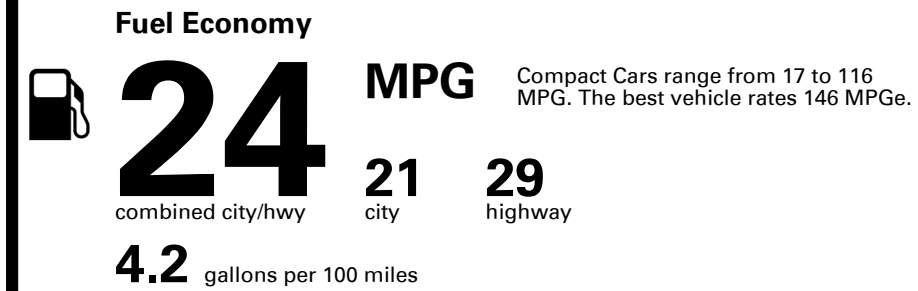

## EPA DOT Fuel Economy and Environment

Gasoline Vehicle

**You spend \$4,500**  
**more in fuel costs over 5 years**  
compared to the average new vehicle.

**Annual fuel cost \$2,600**