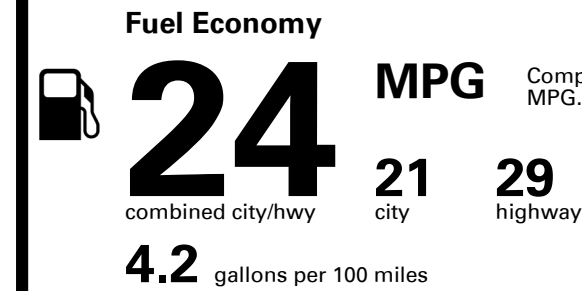

Inland Freight & Handling : \$1,350.00

TOTAL PRICE: \$50,310.00

EPA DOT Fuel Economy and Environment

Gasoline Vehicle

Compact Cars range from 17 to 116 MPG. The best vehicle rates 146 MPGe.

You spend \$4,500 more in fuel costs over 5 years compared to the average new vehicle.