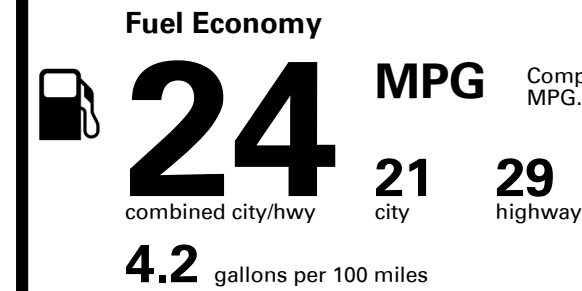

PRESTIGE FEATURES

- Aluminum Trim
- Wide Sunroof
- Parking Distance Warning
- Power-Folding Outside Mirrors w/ Genesis Logo Puddle Lamps
- Leather Seating Surfaces
- Power Front Passenger Seat w/ Power Lumbar
- Integrated Memory System
- Ventilated Front Seats
- Lexicon® Premium Audio
- Wireless Phone Charger
- Surround View Monitor / Blind Spot Monitor

Additional Standard Features

- Carpeted Floor Mats

Full Tank of Gas

GENESIS WARRANTY

- 5-year / 60,000-mile New Vehicle Warranty*
- 10-year / 100,000-mile Powertrain Warranty*
- 7-year / Unlimited-mile Anti-perforation Warranty*
- Limited warranties, see dealer for details

Manufacturer's Suggested Retail Price: $48,450.00

ADDED FEATURES:

- *MAKALU GRAY(NCM) Paint $650.00

Accessories

- *Reversible Cargo Tray $195.00
- *First Aid Kit $65.00
- *Mudguards $170.00

SOLD TO: TX738
GENESIS OF WEST HOUSTON
16803 KATY FREEWAY
HOUSTON TX 77094

SHIPPED TO: TX738

Inland Freight & Handling : $1,395.00

VIN: KMTG24SC6TU169476	EXTERIOR COLOR: MAKALU GRAY	INTERIOR/SEAT COLOR: VANILLA BEIGE/VANILLA
MODEL: R0442R45	PORT OF ENTRY: NC	ACCESSORY WEIGHT: 10 lbs./ 5 kgs.

TOTAL PRICE: $50,925.00

EMISSIONS:
This vehicle is certified to meet emission requirements in all 50 states

EPA DOT Fuel Economy and Environment

Gasoline Vehicle

Compact Cars range from 17 to 116 MPG. The best vehicle rates 146 MPGe.

You spend $4,500 more in fuel costs over 5 years compared to the average new vehicle.

Annual fuel cost $2,600

Fuel Economy & Greenhouse Gas Rating (tailpipe only)