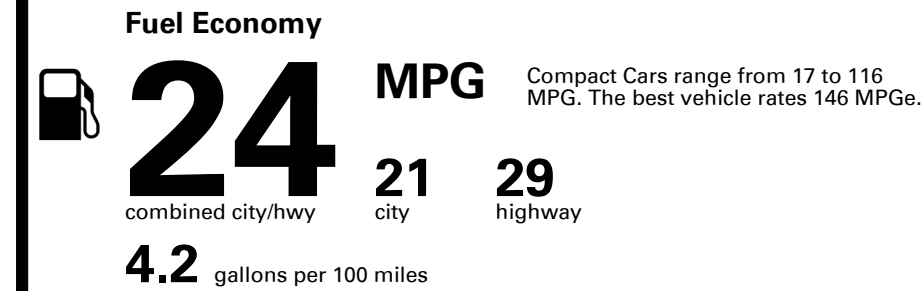

TOTAL PRICE: \$50,130.00

136 A 1336VGLOVI 22

EPA DOT Fuel Economy and Environment

Gasoline Vehicle

You spend \$4,500
more in fuel costs over 5 years compared to the average new vehicle.

Annual fuel cost \$2,600