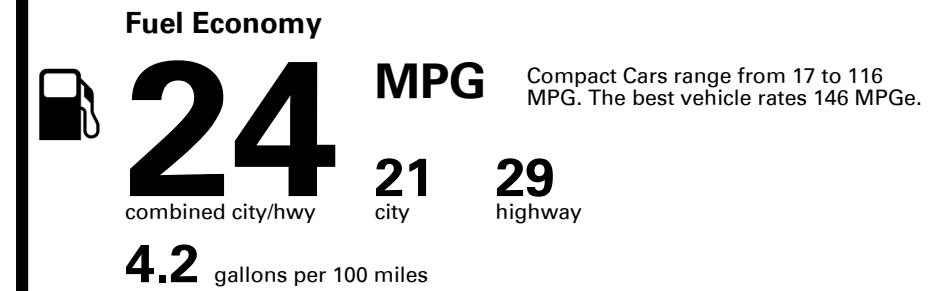

TOTAL PRICE: \$50,985.00

82 A 0936VLAKE

EPA DOT Fuel Economy and Environment

Gasoline Vehicle

You spend \$4,500
more in fuel costs over 5 years compared to the average new vehicle.

Annual fuel cost \$2,600