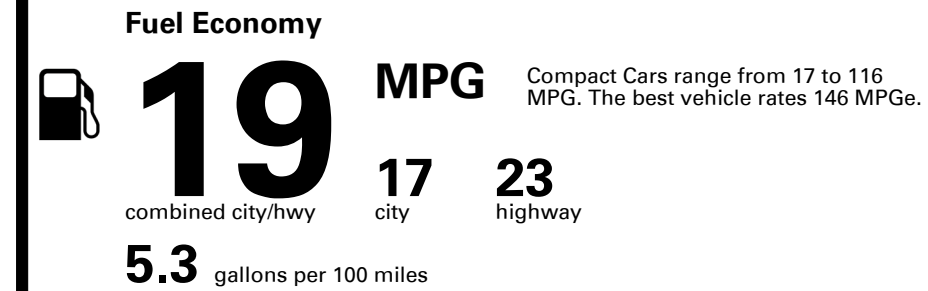

TOTAL PRICE: \$60,400.00

345 A 3466QMORNI

EPA DOT Fuel Economy and Environment

Gasoline Vehicle

You spend \$8,000
more in fuel costs over 5 years compared to the average new vehicle.

Annual fuel cost \$3,300